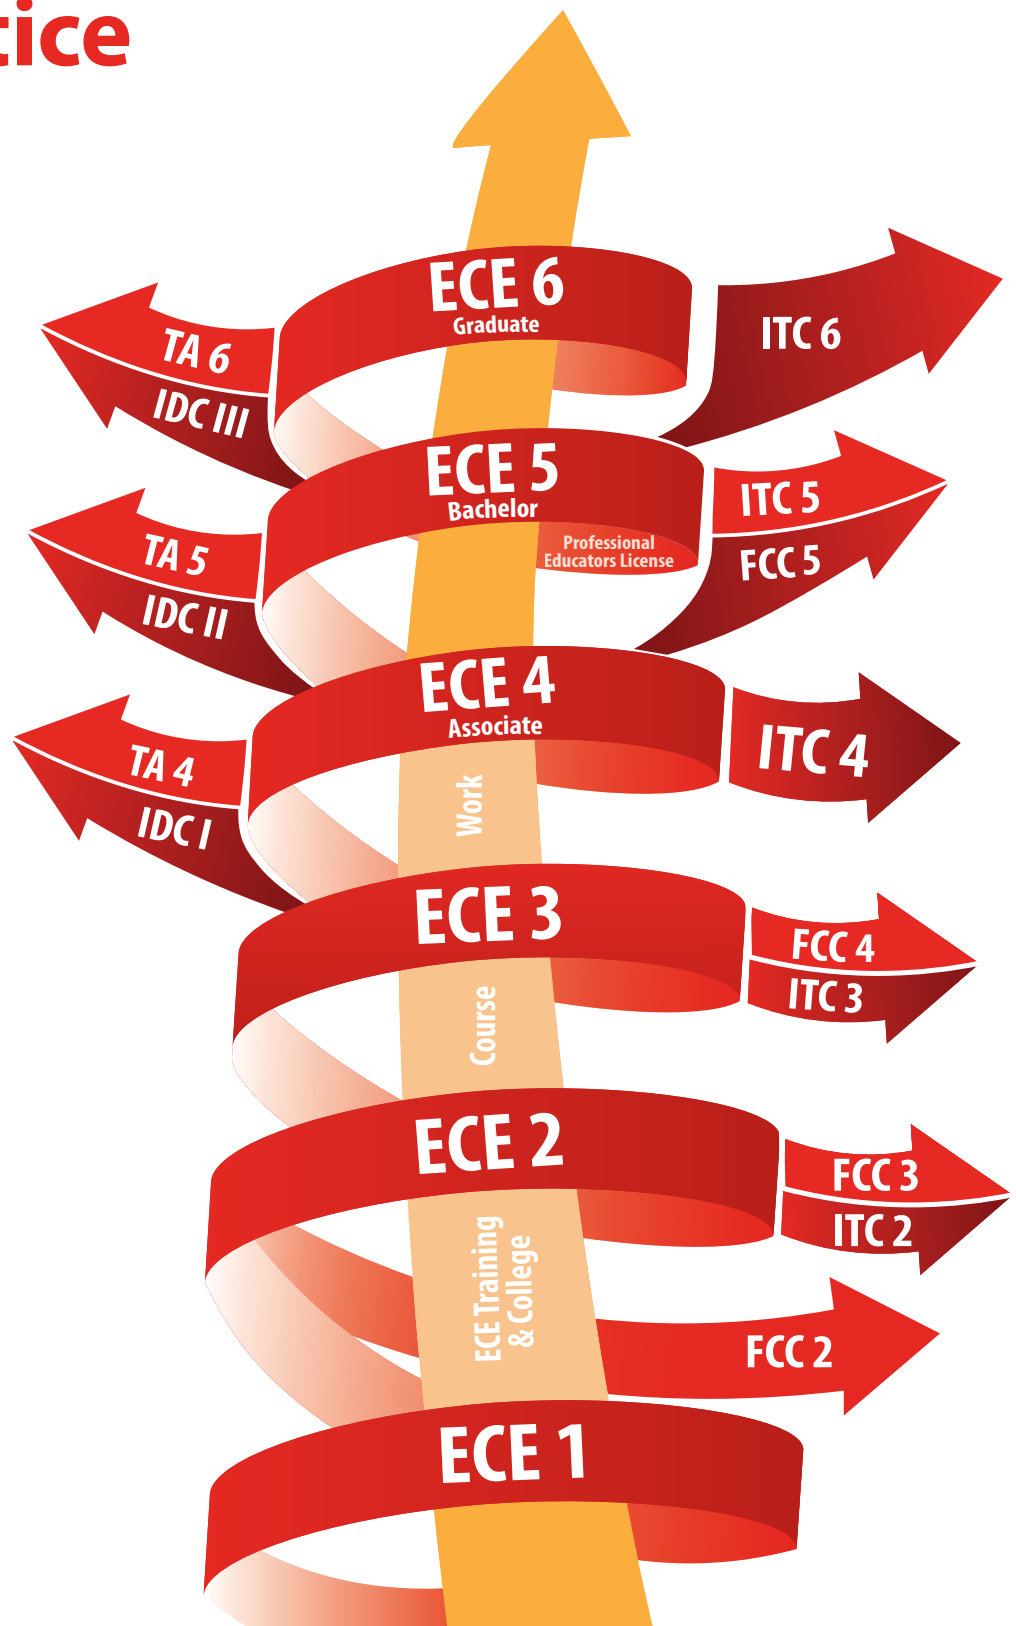

Gateways to Opportunity® Early Childhood Educator Career Lattice

ECE: Foundational Early Childhood Educator requirements for all Credentials

FCC: Family Child Care Credential

ITC: Infant Toddler Credential

IDC: Illinois Director Credential

TA: Technical Assistance Credential

The ECE Credential is the foundation for these Gateways Credentials.